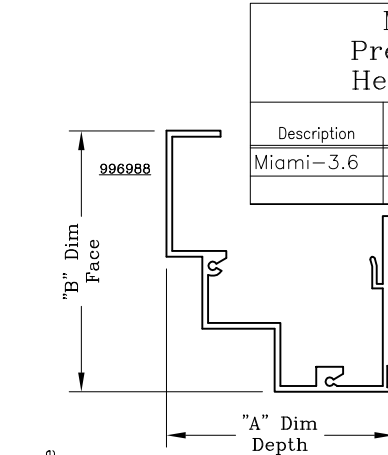

Preset Contoured Panning Contoured

Series: Accessories Manufacturing Code: PPN11

Drawing 3/8 Scale – For Custom Size Drawing Contact Graham

Note: Sealant Not Shown On Details. Consult Technical Services At Factory For Sealing Procedures.

Note: Pre-Set Panning Requires The Use Of Equal Leg Sill On Window

Miami Psych Pre-Set Panning Head And Jambs			
Description	"A" Dim. x "B" Dim.	Extrusion Die #99	
Miami-3.6	3.157 x 3.625	6988	None