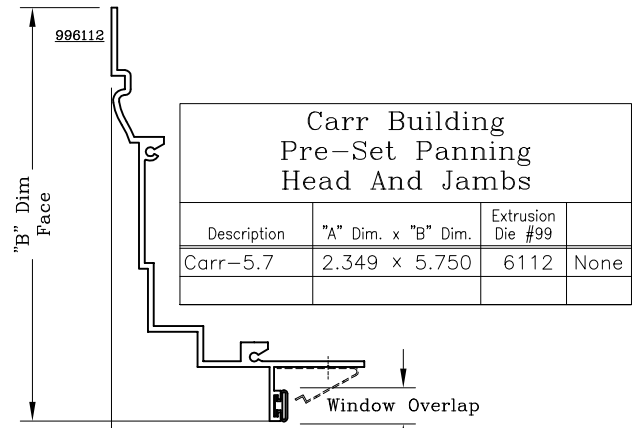

Carr Building Pre-Set Panning Head And Jambs			
Description	"A" Dim. x "B" Dim.	Extrusion Die #99	
Carr-5.7	2.349 x 5.750	6112	None