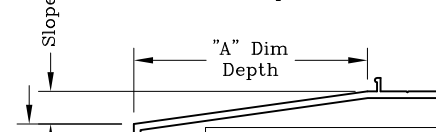

Note: Pre-Set Panning Requires The Use Of Equal Leg Sill On Window

| Miami Psych Pre-Set Panning Head And Jambs | | | |
|--|---------------------|----------------------|------|
| Description | "A" Dim. x "B" Dim. | Extrusion Die #99 | |
| Miami-3.6 | 3.157 x 3.625 | 6988 | None |