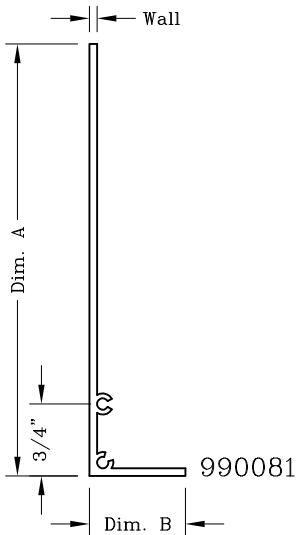

Interior Casing

Part #	Dim. A	Dim. B	Wall
990060	4"	3"	0.072
990061	4"	5"	0.100
990062	4"	6"	0.110
990065	5"	5"	0.110

Interior Aprons

Part #	Dim. A	Dim. B	Wall
990081	4 1/2"	1"	0.080

End Cap For Above #929981 2 Per Piece  
Attachment Screws #939097 4 Each Piece

Interior Stool Covers

Part #	Dim. A	Dim. B	Dim. C	Wall
990086	4"	2"	1"	0.080
990087	6"	2"	1"	0.094

End Cap For Above #929986 2 Per Piece  
Attachment Screws #939097 4 Per Piece