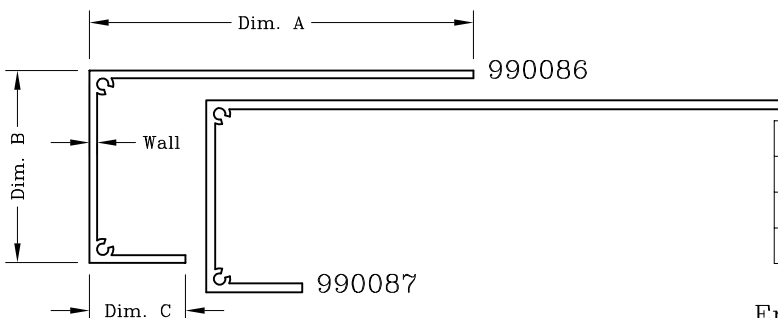

Interior Casing

Part #	Dim. A	Dim. B	Wall
990060	4"	3"	0.072
990061	4"	5"	0.100
990062	4"	6"	0.110
990065	5"	5"	0.110

Interior Aprons

Part #	Dim. A	Dim. B	Wall
990081	4 1/2"	1"	0.080

End Cap For Above #929981 2 Per Piece  
Attachment Screws #939097 4 Each Piece

Interior Stool Covers

Part #	Dim. A	Dim. B	Dim. C	Wall
990086	4"	2"	1"	0.080
990087	6"	2"	1"	0.094

End Cap For Above #929986 2 Per Piece  
Attachment Screws #939097 4 Per Piece