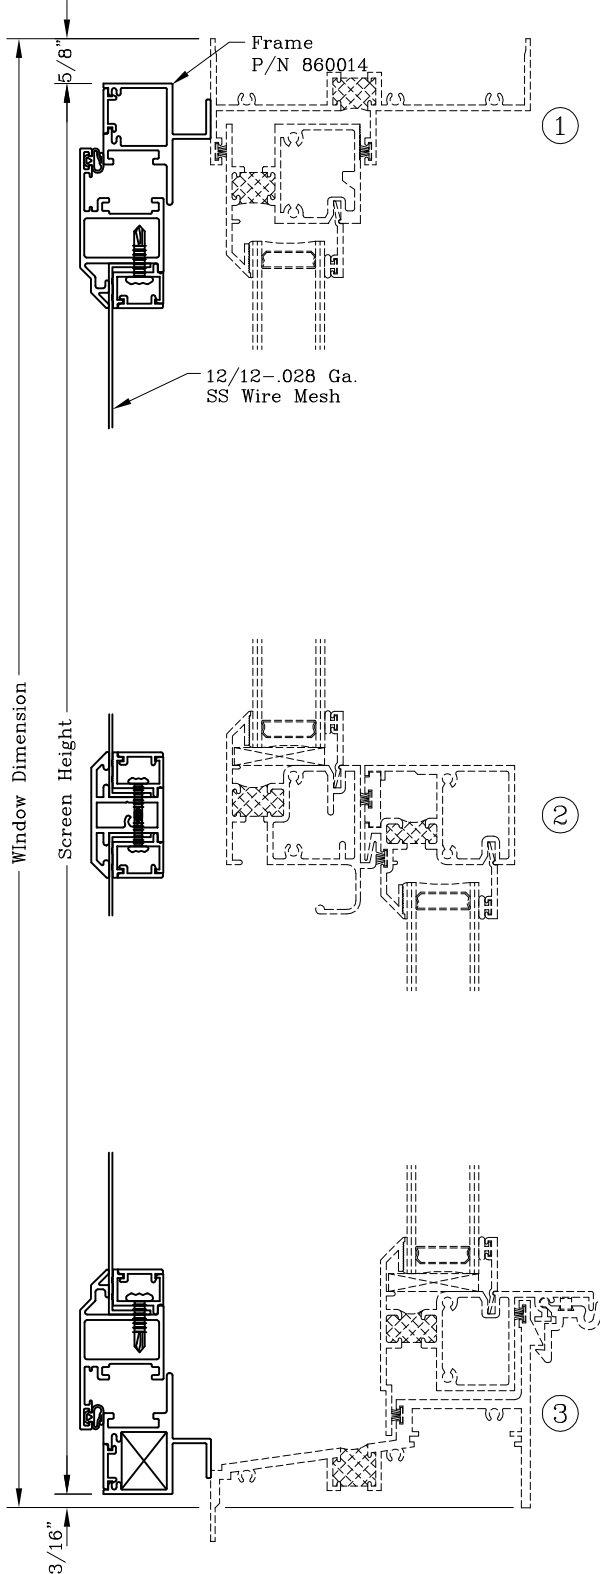

Graham

Architectural Products

Security Screens – Mesh

2500 Frame

On 2500 Double Hung

Series: 8600

Manufacturing Code: 8606

Drawing 3/8 Scale – For Custom Size Drawing Contact Graham

Note: Sealant Not Shown On Details. Consult Technical Services At Factory For Sealing Procedures.

ELEVATION

Frame With Screen Track On Double Hung Shown
(Viewed From Exterior)
(Refer To Chart For Other Series)

Series Frame Application For Keystone Frame	
Series	Frame
2000	Single Hung With Screen Track
2500	Block & Tackle or Class '5" Balances With Screen Track
3000	With Screen Track