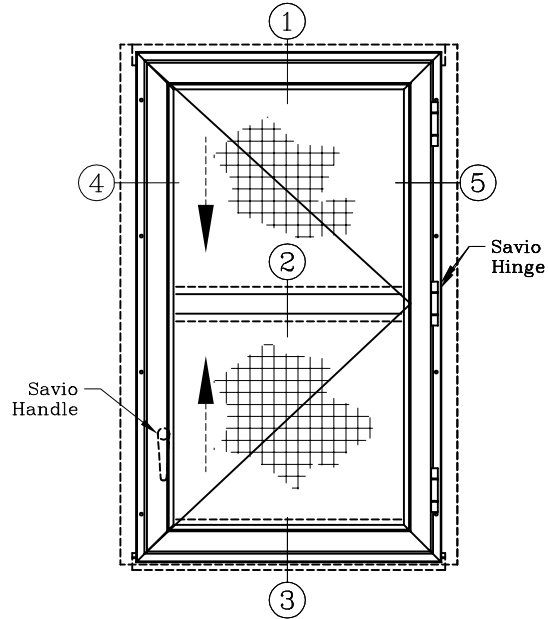

Graham

Architectural Products

Security Screens – Mesh

2500 Frame

On 2500 Double Hung

Series: 8600

Manufacturing Code: 8606

Drawing 3/8 Scale – For Custom Size Drawing Contact Graham

Note: Sealant Not Shown On Details. Consult Technical Services At Factory For Sealing Procedures.

ELEVATION

Frame With Screen Track On Double Hung Shown
(Viewed From Exterior)
(Refer To Chart For Other Series)

Series Frame Application For Keystone Frame	
Series	Frame
2000	Single Hung With Screen Track
2500	Block & Tackle or Class '5" Balances With Screen Track
3000	With Screen Track