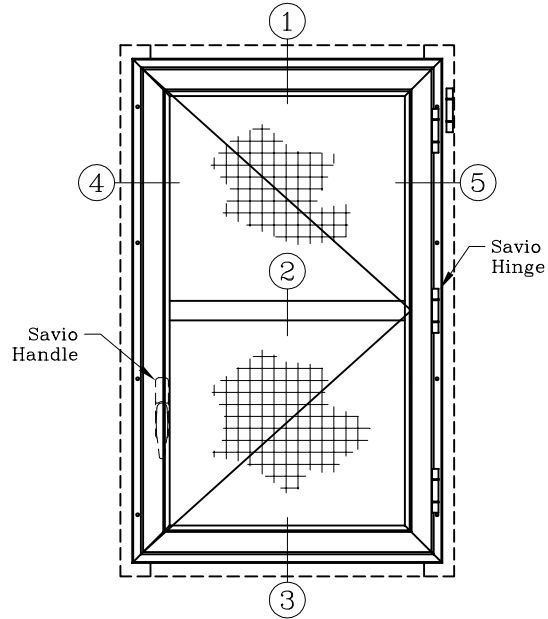

# Security Screens – Mesh

Flat Mount Frame

On 6500 Casement Inswing

Series: 8600

Manufacturing Code: 8604

Drawing 3/8 Scale – For Custom Size Drawing Contact Graham

Note: Sealant Not Shown On Details. Consult Technical Services At Factory For Sealing Procedures.

### ELEVATION

Extended Leg Frame On Casement Inswing Shown  
(Viewed From Exterior)  
(Refer To Chart For Other Series)

Series Frame Application For Keystone Frame	
Series	Frame
1400	Extended Leg Frames
1500	Extended Leg Frames
2200	Single Hung And Retrofit
2500	Retrofit
3000	Retrofit
6500	Extended Leg Frames
6800	Extended Leg Frames