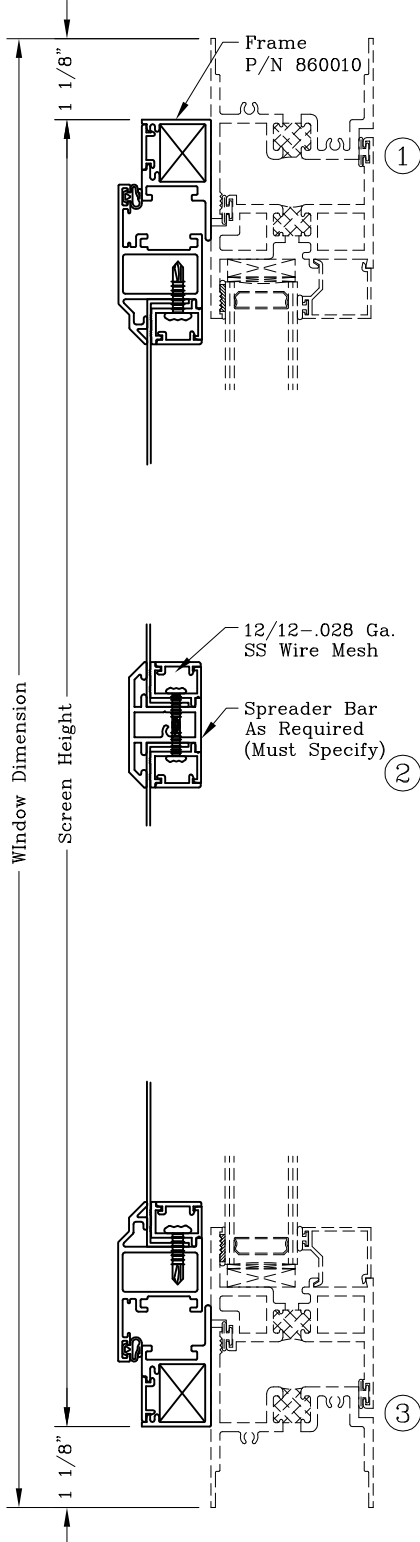

# Security Screens – Mesh

Flat Mount Frame

On 6500 Casement Inswing

Series: 8600

Manufacturing Code: 8604

Drawing 3/8 Scale – For Custom Size Drawing Contact Graham

Note: Sealant Not Shown On Details. Consult Technical Services At Factory For Sealing Procedures.